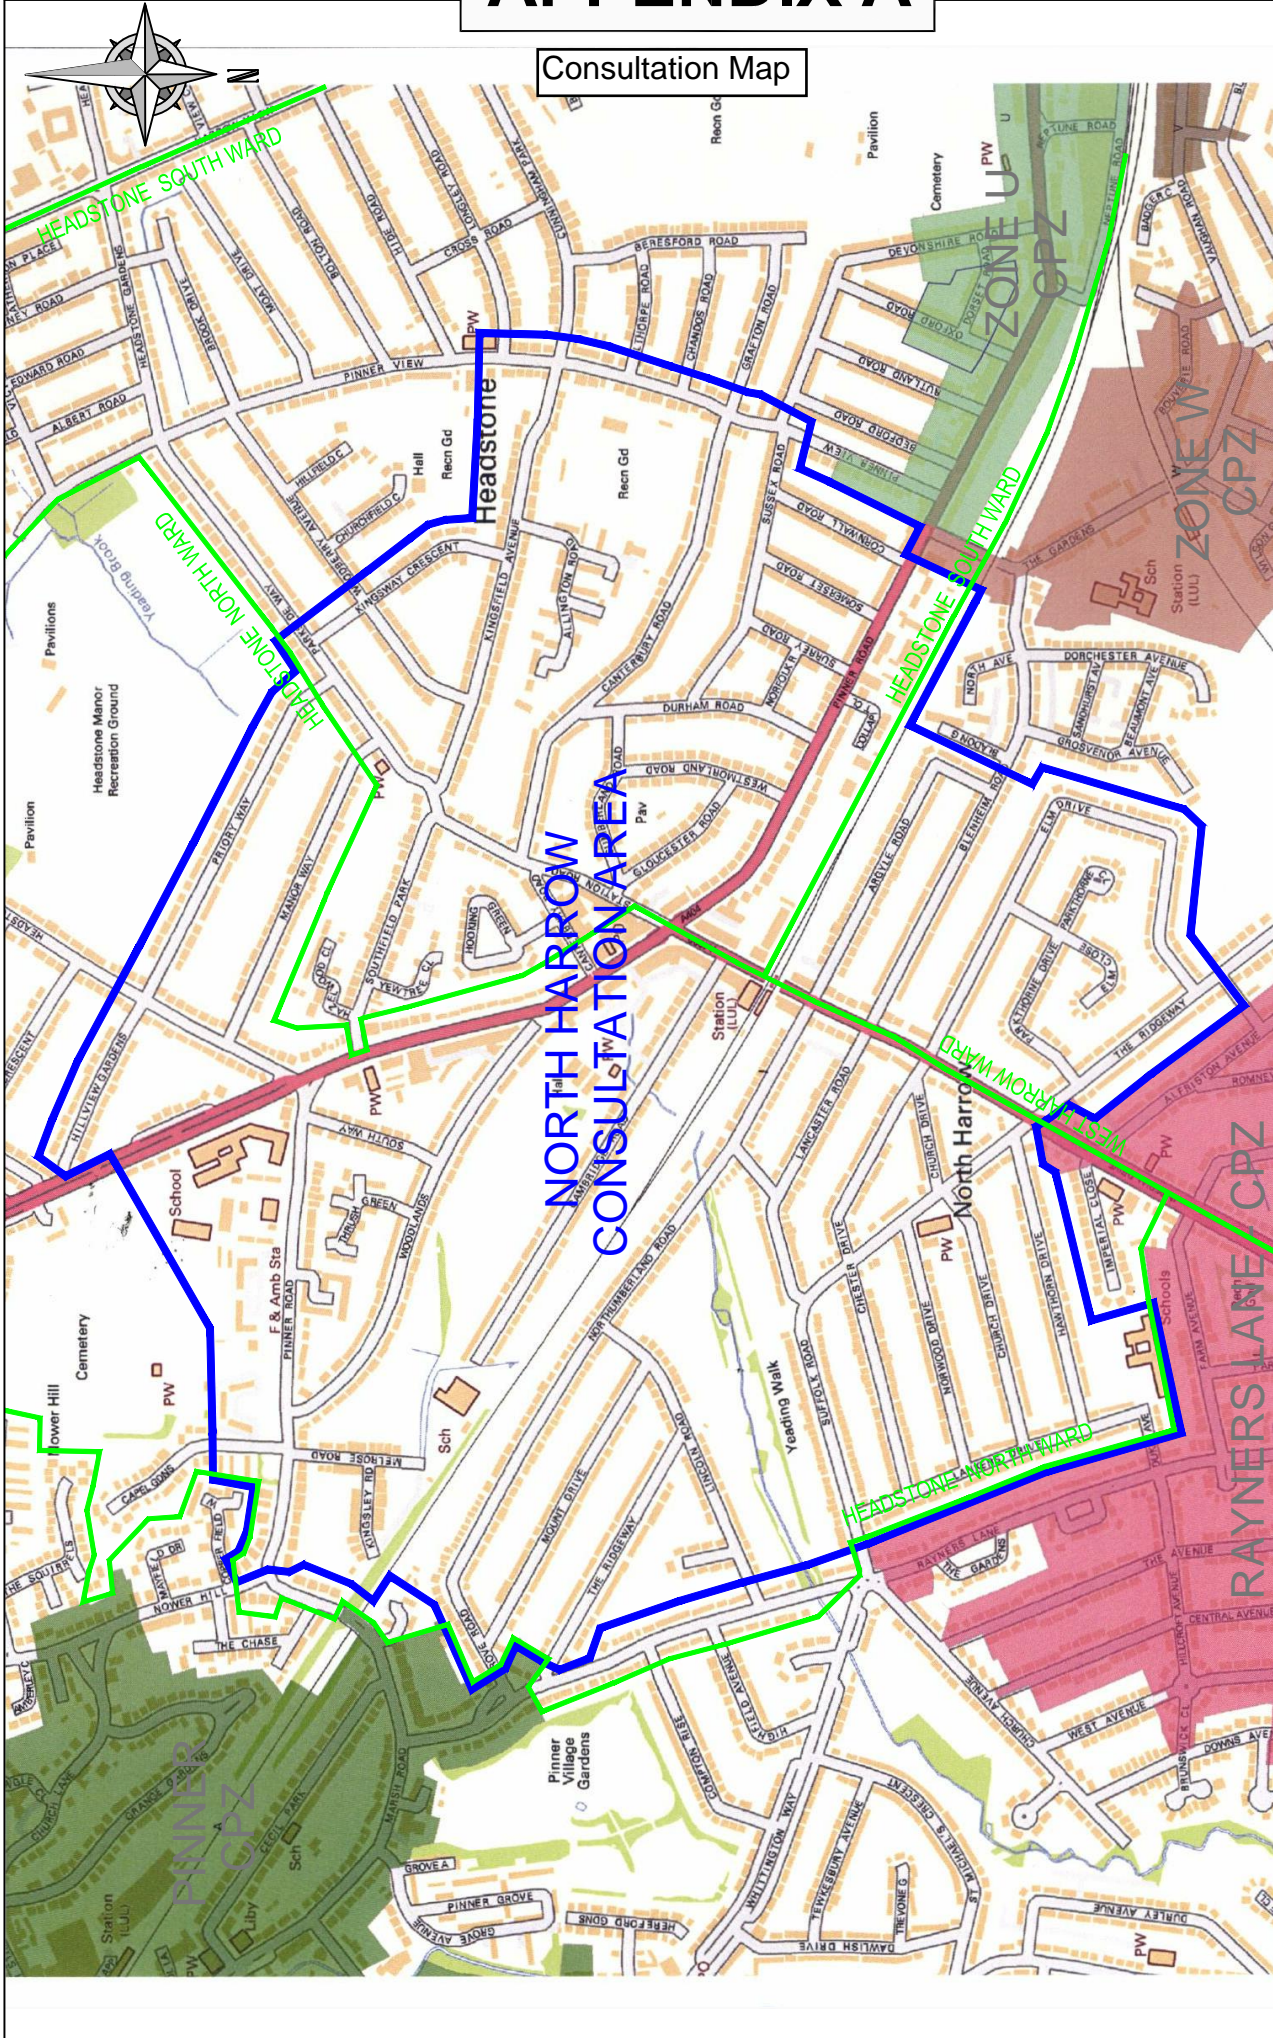

APPENDIX A

Consultation Map

1. KEY:
2. NORTH HARROW CONSULTATION BOUNDARY
   - EXISTING WARD BOUNDARY